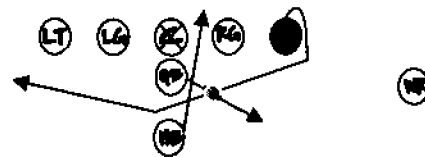

SNAP COUNT

QB - down / set / blue / hut / hut
 Ball snapped on call in huddle

OFFENSIVE NUMBERING SYSTEM

T48 Sweep

T is the formation.
4 is the back.
8 is the hole.

OFFENSIVE PLAYS

T 48 Sweep

RT Gun 48 Sweep

RT 18 sweep

RT 28 sweep

Pig RT 44 Blast

Pig RT Gun 44 Blast

Pro RT 29 Rev LT

Pro RT Y Rev at 9

Pro RT 30 Hot

QB Fakes to HB