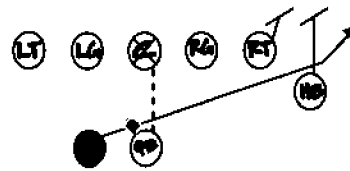

EX: T48 Sweep on blue. First called to the right side of huddle.
T48 Sweep on blue. Then called to the left side of huddle.
 Center leaves for the line first.
 Then QB call's ready break.
 Players clap and go to line

SNAP COUNT

QB - down / set / blue / hut / hut
 Ball snapped on call in huddle

OFFENSIVE NUMBERING SYSTEM

T48 Sweep

T is the formation.
4 is the back.
8 is the hole.

OFFENSIVE PLAYS

T 48 Sweep

RT Gun 48 Sweep