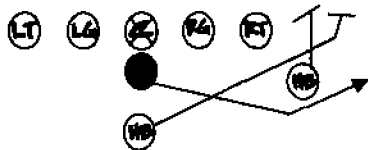

Pig RT 44 Blast

RT 18 sweep