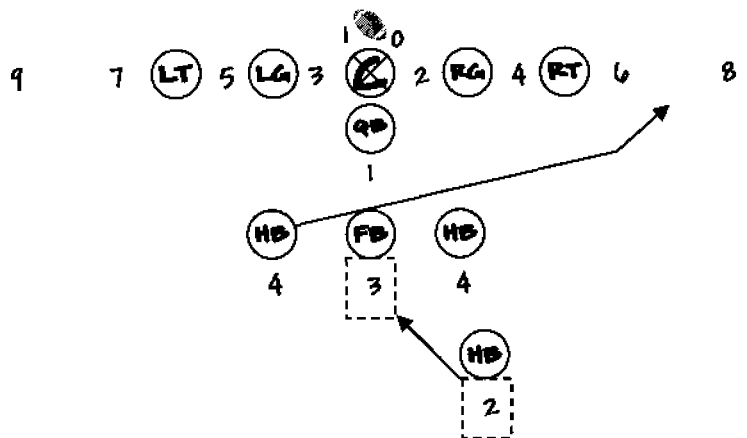

OFFENSE

HUDDLE

ABBREVIATIONS & MEANINGS	
QB	- Quarterback
HB	- Halfback
FB	- Fullback
LT	- Left Tackle
LG	- Left Guard
C	- Center
RG	- Right Guard
RT	- Right Tackle
WR	- Wide Receiver

SPLITS

PLAY CALL IN HUDDLE

EX: T48 Sweep on blue. First called to the right side of huddle.
T48 Sweep on blue. Then called to the left side of huddle.
 Center leaves for the line first.
 Then QB call's ready break.
 Players clap and go to line

SNAP COUNT

QB - down / set / blue / hut / hut
 Ball snapped on call in huddle

OFFENSIVE NUMBERING SYSTEM

T48 Sweep

T is the formation.
4 is the back.
8 is the hole.

OFFENSIVE PLAYS

T 48 Sweep

RT Gun 48 Sweep