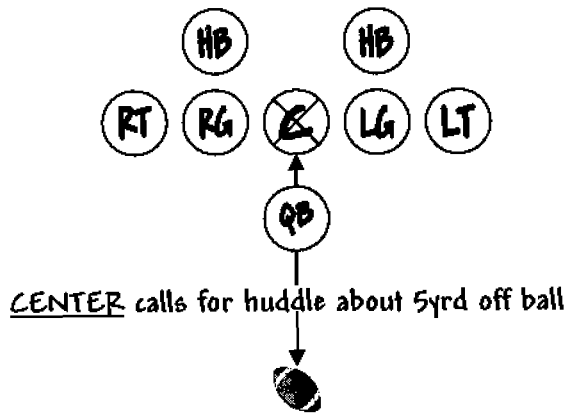

TRI-COUNTY SPORTS AUTHORITY

FOOTBALL

RULES AND PLAYBOOKS

For Flag
Age 5-6-7

Flag

8-Man Teams

- Everybody plays.
- No blitzing.
- You can lunge for flags, but your feet must stay on the ground.
- The Defense will line up 1½ yards off the ball with the referee marking the spot.
- Offense will huddle after every play.
- Every team will use the same cadence and same set of plays and defense.
- Not more than 2 coaches on the field at one time.
- There are 4-ten minute running quarters.

OFFENSE

HUDDLE

ABBREVIATIONS & MEANINGS	
QB	- Quarterback
HB	- Halfback
FB	- Fullback
LT	- Left Tackle
LG	- Left Guard
C	- Center
RG	- Right Guard
RT	- Right Tackle
WR	- Wide Receiver

SPLITS

PLAY CALL IN HUDDLE

EX: T48 Sweep on blue. First called to the right side of huddle.
T48 Sweep on blue. Then called to the left side of huddle.
 Center leaves for the line first.
 Then QB call's ready break.
 Players clap and go to line