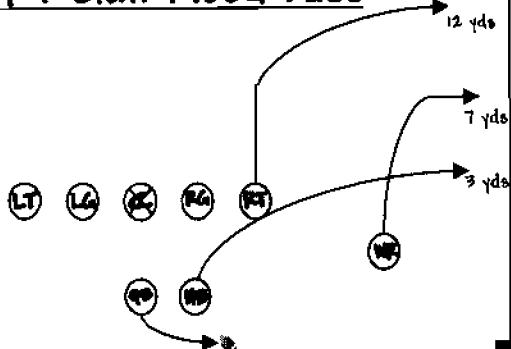

SNAP COUNT

QB - down / set / blue / hut / hut
 Ball snapped on call in huddle

OFFENSIVE NUMBERING SYSTEM

T48 Sweep

T is the formation.
4 is the back.
8 is the hole.

OFFENSIVE PLAYS

T 48 Sweep

RT Gun 48 Sweep

RT 18 sweep

RT 28 sweep

Pig RT 44 Blast

Pig RT Gun 44 Blast

Pro RT 29 Rev LT

Pro RT Y Rev at 9

Pro RT 30 Hot

QB Fakes to HB

Pro RT All Stop

Pro RT Gun Flood Pass

DEFENSE

Huddle

ABBREVIATIONS & MEANINGS	
B	- "BACK" Line backer
T	- "TACKLE" Defensive Tackle
E	- "END" Defensive End

Coach

Tackle calls for huddle about 2yrd off ball

Hounds