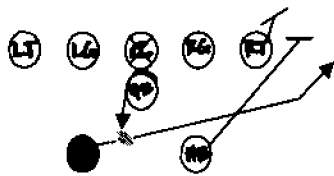

EX: T48 Sweep on blue. First called to the right side of huddle.
T48 Sweep on blue. Then called to the left side of huddle.
 Center leaves for the line first.
 Then QB call's ready break.
 Players clap and go to line

SNAP COUNT

QB - down / set / blue / hut / hut
 Ball snapped on call in huddle

OFFENSIVE NUMBERING SYSTEM

T48 Sweep

T is the formation.
4 is the back.
8 is the hole.

OFFENSIVE PLAYS

T 48 Sweep

RT Gun 48 Sweep

RT 18 sweep

RT 28 sweep

Pig RT 44 Blast

Pig RT Gun 44 Blast

Pro RT 29 Rev LT

Pro RT Y Rev at 9

Pro RT 30 Hot

QB Fakes to HB