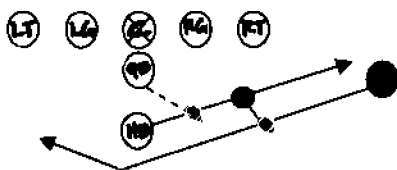

SNAP COUNT

QB - down / set / blue / hut / hut
 Ball snapped on call in huddle

OFFENSIVE NUMBERING SYSTEM

T48 Sweep

T is the formation.
4 is the back.
8 is the hole.

OFFENSIVE PLAYS

T 48 Sweep

RT Gun 48 Sweep

RT 18 sweep

RT 28 sweep

Pig RT 44 Blast

Pig RT Gun 44 Blast

Pro RT 29 Rev LT

Pro RT Y Rev at 9

Pro RT 30 Hot

QB Fakes to HB