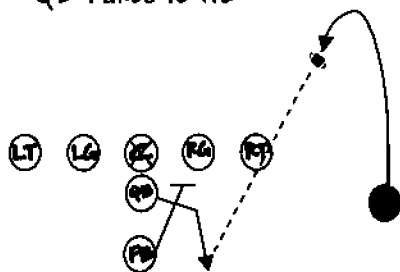

SNAP COUNT

QB - down / set / blue / hut / hut
 Ball snapped on call in huddle

OFFENSIVE NUMBERING SYSTEM

T48 Sweep

T is the formation.
4 is the back.
8 is the hole.

OFFENSIVE PLAYS

T 48 Sweep

RT Gun 48 Sweep

RT 18 sweep

RT 28 sweep

Pig RT 44 Blast

Pig RT Gun 44 Blast

Pro RT 29 Rev LT

Pro RT Y Rev at 9

Pro RT 30 Hot

QB Fakes to HB