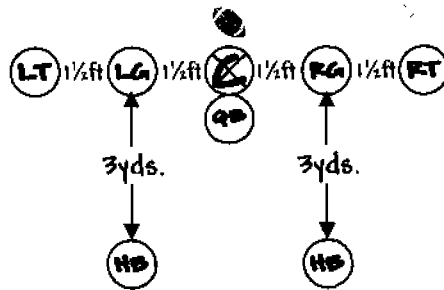

OFFENSE

HUDDLE

ABBREVIATIONS & MEANINGS	
QB	- Quarterback
HB	- Halfback
FB	- Fullback
LT	- Left Tackle
LG	- Left Guard
C	- Center
RG	- Right Guard
RT	- Right Tackle
WR	- Wide Receiver

SPLITS

PLAY CALL IN HUDDLE

EX: T48 Sweep on blue. First called to the right side of huddle.
T48 Sweep on blue. Then called to the left side of huddle.
 Center leaves for the line first.
 Then QB call's ready break.
 Players clap and go to line