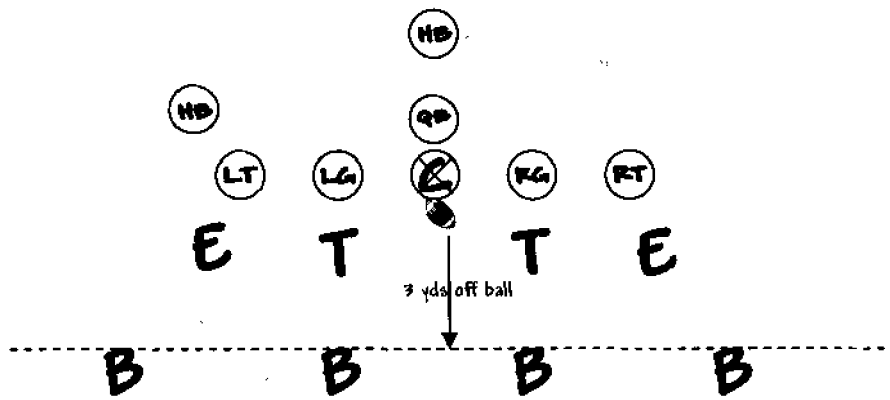

Pro RT All Stop

Pro RT Gun Flood Pass

DEFENSE

Huddle

ABBREVIATIONS & MEANINGS	
B	- "BACK" Line backer
T	- "TACKLE" Defensive Tackle
E	- "END" Defensive End

Coach

Tackle calls for huddle about 2yrd off ball

Hounds