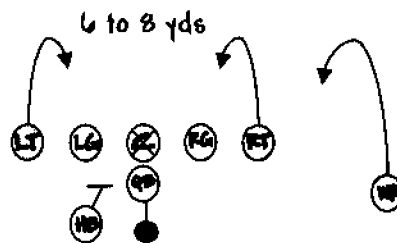

EX: T48 Sweep on blue. First called to the right side of huddle.
T48 Sweep on blue. Then called to the left side of huddle.
 Center leaves for the line first.
 Then QB call's ready break.
 Players clap and go to line

SNAP COUNT

QB - down / set / blue / hut / hut
 Ball snapped on call in huddle

OFFENSIVE NUMBERING SYSTEM

T48 Sweep

T is the formation.
4 is the back.
8 is the hole.

OFFENSIVE PLAYS

T 48 Sweep

RT Gun 48 Sweep

RT 18 sweep

RT 28 sweep

Pig RT 44 Blast

Pig RT Gun 44 Blast

Pro RT 29 Rev LT

Pro RT Y Rev at 9

Pro RT 30 Hot

QB Fakes to HB

Pro RT All Stop

Pro RT Gun Flood Pass

DEFENSE

Huddle

ABBREVIATIONS & MEANINGS	
B	- "BACK" Line backer
T	- "TACKLE" Defensive Tackle
E	- "END" Defensive End

Coach

Tackle calls for huddle about 2yrd off ball

Hounds