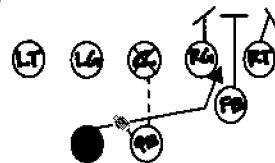

SNAP COUNT

QB - down / set / blue / hut / hut
 Ball snapped on call in huddle

OFFENSIVE NUMBERING SYSTEM

T48 Sweep

T is the formation.
4 is the back.
8 is the hole.

OFFENSIVE PLAYS

T 48 Sweep

RT Gun 48 Sweep

RT 18 sweep

RT 28 sweep

Pig RT 44 Blast

Pig RT Gun 44 Blast

Pro RT 29 Rev LT

Pro RT Y Rev at 9

Pro RT 30 Hot

QB Fakes to HB